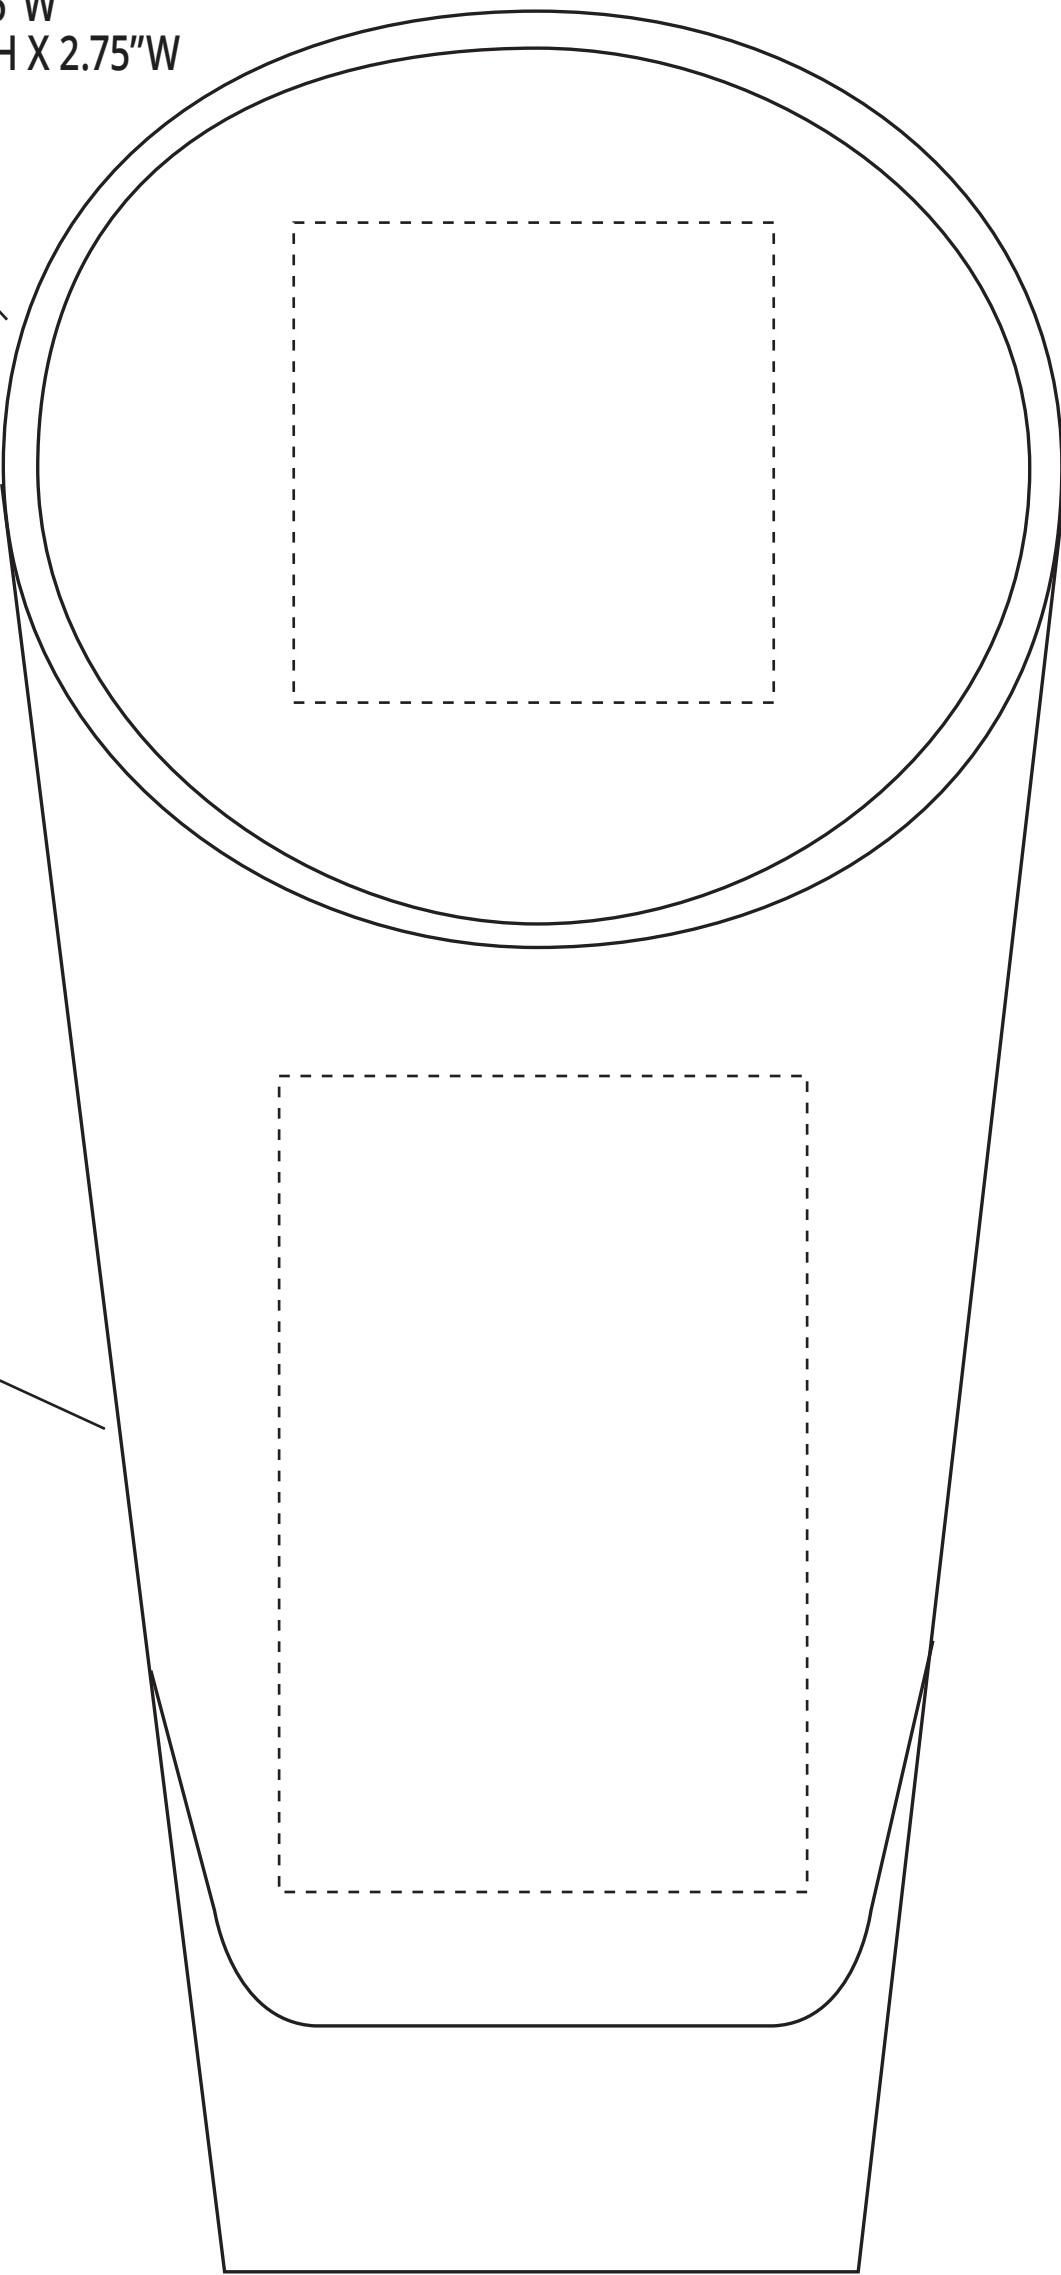

#1334 FRONT/BACK ETCHED - NO RIBBON

MAXIMUM ETCHING AREA

TOP 2.5"H X 2.5"W

BOTTOM 4.25"H X 2.75"W

BACK

FRONT

#1334 FRONT/BACK ETCHED - WITH RIBBON

MAXIMUM ETCHING AREA
TOP 1.75"H X 1.75"W

BACK

FRONT